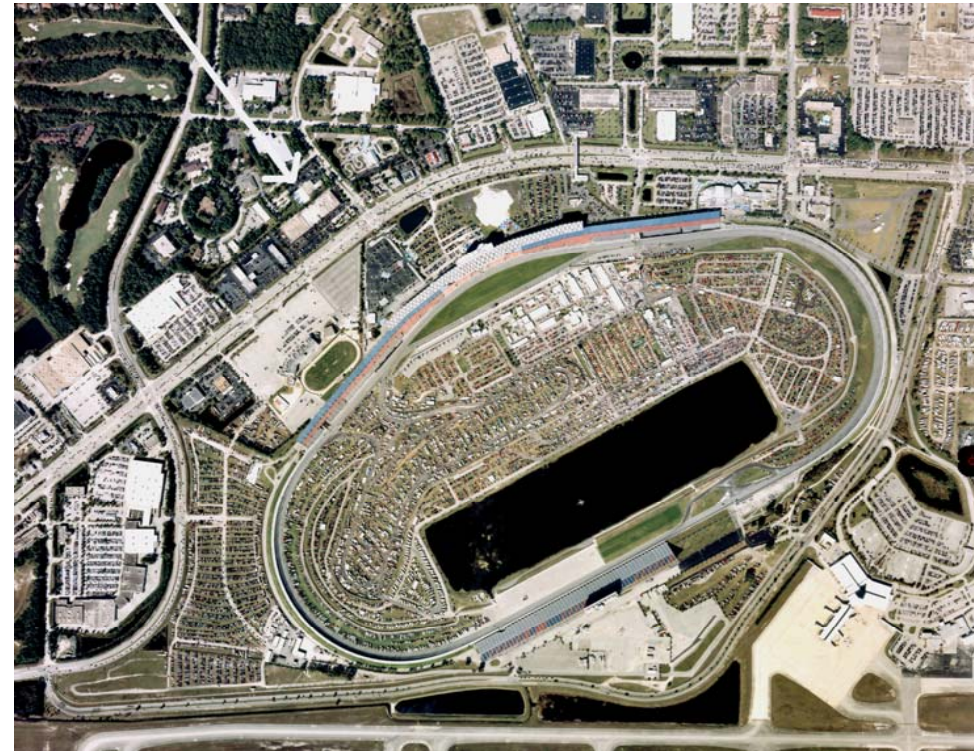

Other materials available such as canvas (below), plastic & other foams. Please note that due to size, mounted enlargements over ~20x24 must be picked up locally or a special create may be needed.

Canvas Enlargements:

Our Canvas Enlargements are made by mounting the photograph on a board, stripping off ONLY the photographic emulsion and mounting that onto canvas. Canvas Enlargements have a "laminated" coating. For costs please contact us.

ROLL Film Duplication		
Products		
Minimum Charge		$150.00
B&W Negative to B&W Negative		
250 to 499 feet		$6.69ft
500 to 1000 feet		$6.58ft
1000 to 2000 feet		$6.47ft
2001 feet to 5000 feet		$6.36ft
IR Pos. or Color Pos. to B&W Negative		
250 to 499 feet		$8.70ft
500 to 1000 feet		$8.59ft
1000 to 2000 feet		$8.48ft
2001 feet to 5000 feet		$8.37ft
B&W Negative to B&W Positive		
250 to 499 feet		$5.48ft
500 to 1000 feet		$4.62ft
1000 to 2000 feet		$5.37ft
2001 feet to 5000 feet		$5.04ft
Color IR Neg. or Color Neg. to 8 Mil Color Pos		
250 to 499 feet	Special Order Material Call with Specs	ft
500 to 1000 feet		ft
1000 to 2000 feet		ft
2001 feet to 5000 feet		ft

Aerial Photo Lab, Inc.
"When Superior Imagery Counts"

AERIAL PHOTO LAB, INC.

200 Fentress Blvd., Suite D

Daytona Beach, FL 32114

Phone 386-253-5041

Fax 386-253-5031

www.AerialPhotoLab.com

Debra: DEJ@AerialPhotoLab.com

Kevin: MKJ@AerialPhotoLab.com

Our Location N29° 11.284' W81° 04.686'

Price List Effective January 2011

The enclosed prices do not include shipping fees.