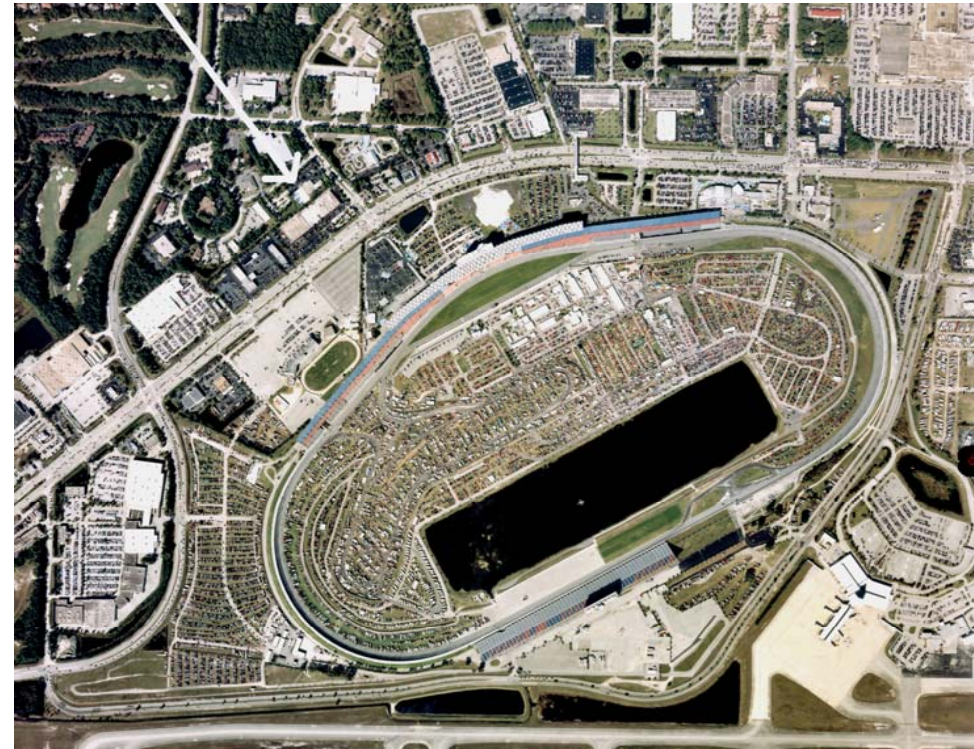

Above Cost now INCLUDES using the Dust and Scratch Software

ROLL Film Duplication

Products		
Minimum Charge		$150.00
B&W Negative to B&W Negative		
250 to 499 feet		$5.94ft
500 to 1000 feet		$5.83ft
1000 to 2000 feet		$5.72ft
2001 feet to 5000 feet		$5.61ft
IR Pos. or Color Pos. to B&W Negative		
250 to 499 feet		$7.70ft
500 to 1000 feet		$7.59ft
1000 to 2000 feet		$7.48ft
2001 feet to 5000 feet		$7.37ft
B&W Negative to B&W Positive		
250 to 499 feet		$4.73ft
500 to 1000 feet		$4.62ft
1000 to 2000 feet		$4.40ft
2001 feet to 5000 feet		$4.29ft
Color IR Neg. or Color Neg. to 8 Mil Color Pos		
250 to 499 feet	Special Order Material Call with Specs	ft
500 to 1000 feet		ft
1000 to 2000 feet		ft
2001 feet to 5000 feet		ft

Aerial Photo Lab, Inc.
"When Superior Imagery Counts"

AERIAL PHOTO LAB, INC.
200 Fentress Blvd., Suite D
Daytona Beach, FL 32114
Phone 386-253-5041
Fax 386-253-5031
www.AerialPhotoLab.com

Debra: DEJ@AerialPhotoLab.com
Kevin: MKJ@AerialPhotoLab.com

Our Location N29° 11.284' W81° 04.686'

Price List January 2009

The enclosed prices do not include shipping fees.